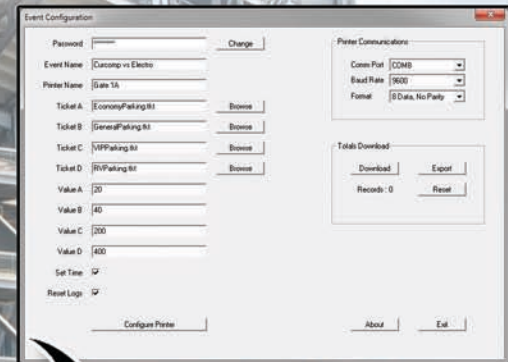

# Event Manager Ticket Solution

- **Economical**
- **No PDA/terminal required**
- **Battery powered**
- **Real time clock - date & time**
- **Print and track up to 4 different ticket classes**
- **Print (downloadable) end of day "Z report"**

1

**Design your 4 ticket classes with the included software**

2

**Upload the tickets to the portable printer**

3

**Dispense "Pay and Go" tickets to customers**

4

**Print end of day "Z-Report"**